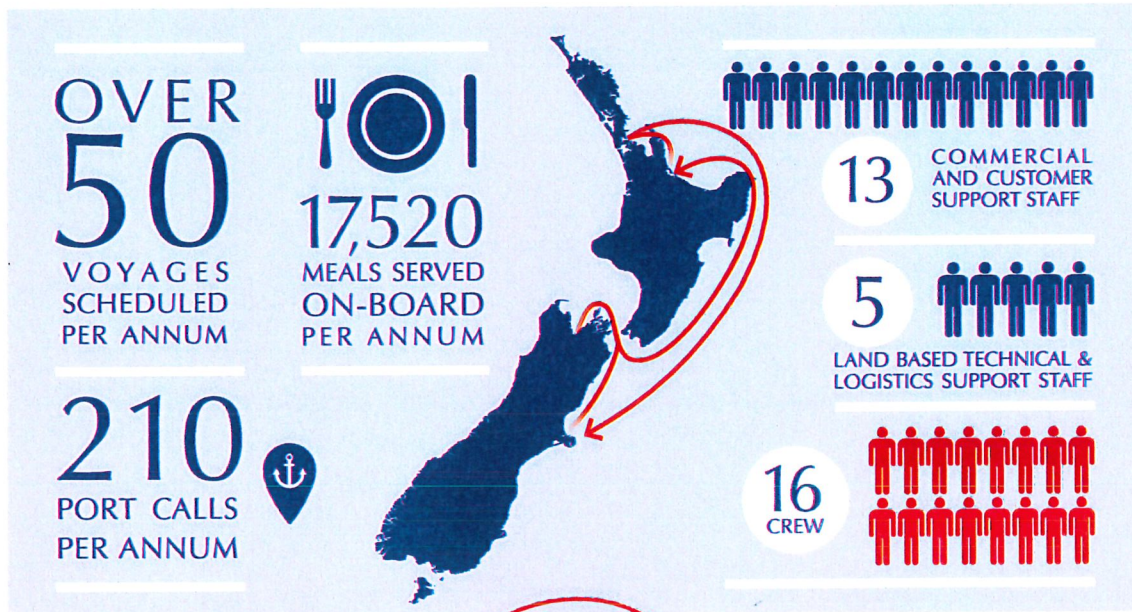

Pacifica Shipping *Sustainably* Connecting New Zealand

OVER 152,000km TRAVELLED ANNUALLY EQUIVALENT TO...

3.79

...TIMES AROUND THE WORLD

OVER **90,000** TEU CARRIED – EQUIVALENT TO UP TO 50,000 TRUCK LOADS.